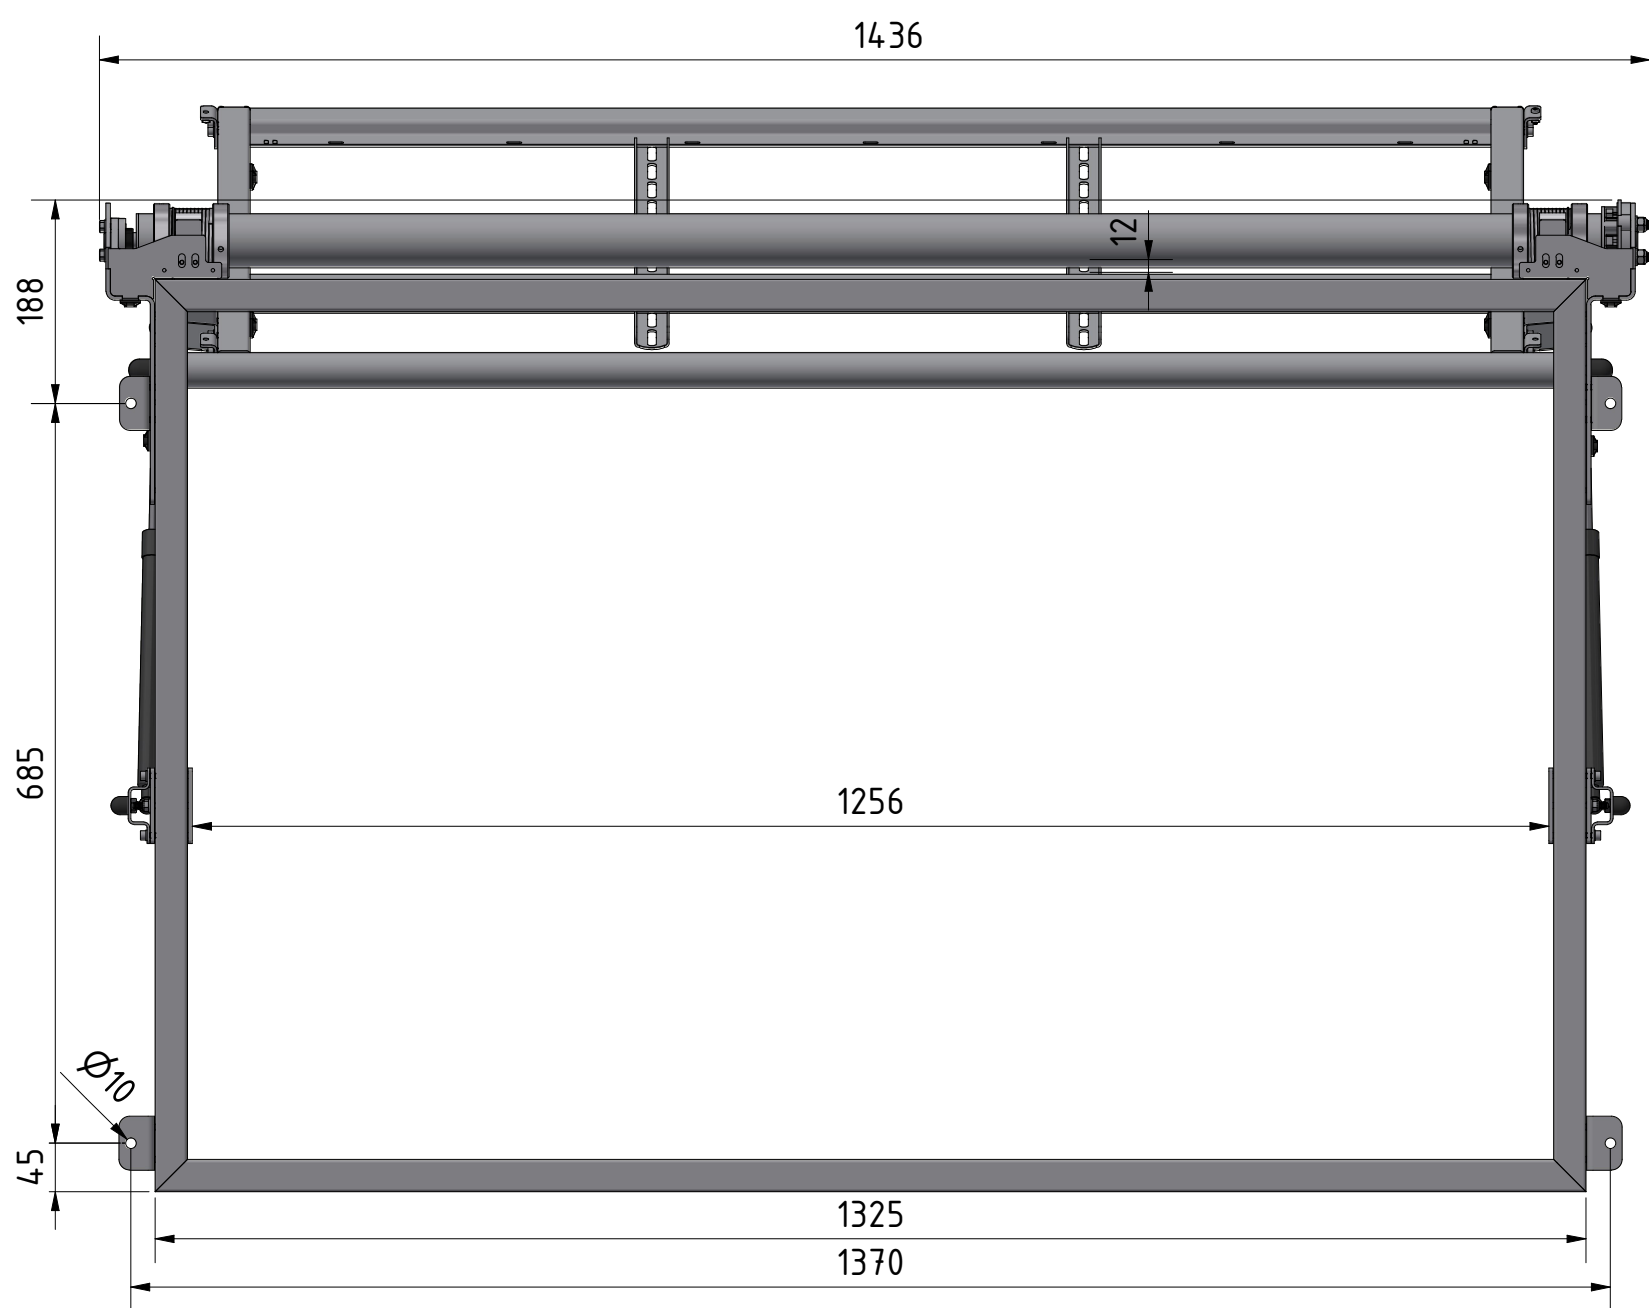

# FPLCV6-55 (v092024) open

**Attention:**  
When TV is mounted on the lift, its lower side must never exceed this part more than 50mm!

CATEGORY	FLAT PANEL CEILING LIFT	DRAWING TYPE		
MODEL	FPLCV6-55 (v092024)	DRAFT	FINAL	
FEATURE	ULTRA SLIM LIFT, OPENING ANGLE UP TO 110°, MAXIMUM LOAD CAPACITY (TV+ceiling cover) <30kg		x	
COLOUR	POWDER COATING RAL9016 WHITE or RAL9005 BLACK	DIMENSIONS TOLERANCE		
DRAWING No	V092024-CA	APPROVED BY:	<b>+/-0,5%</b>	