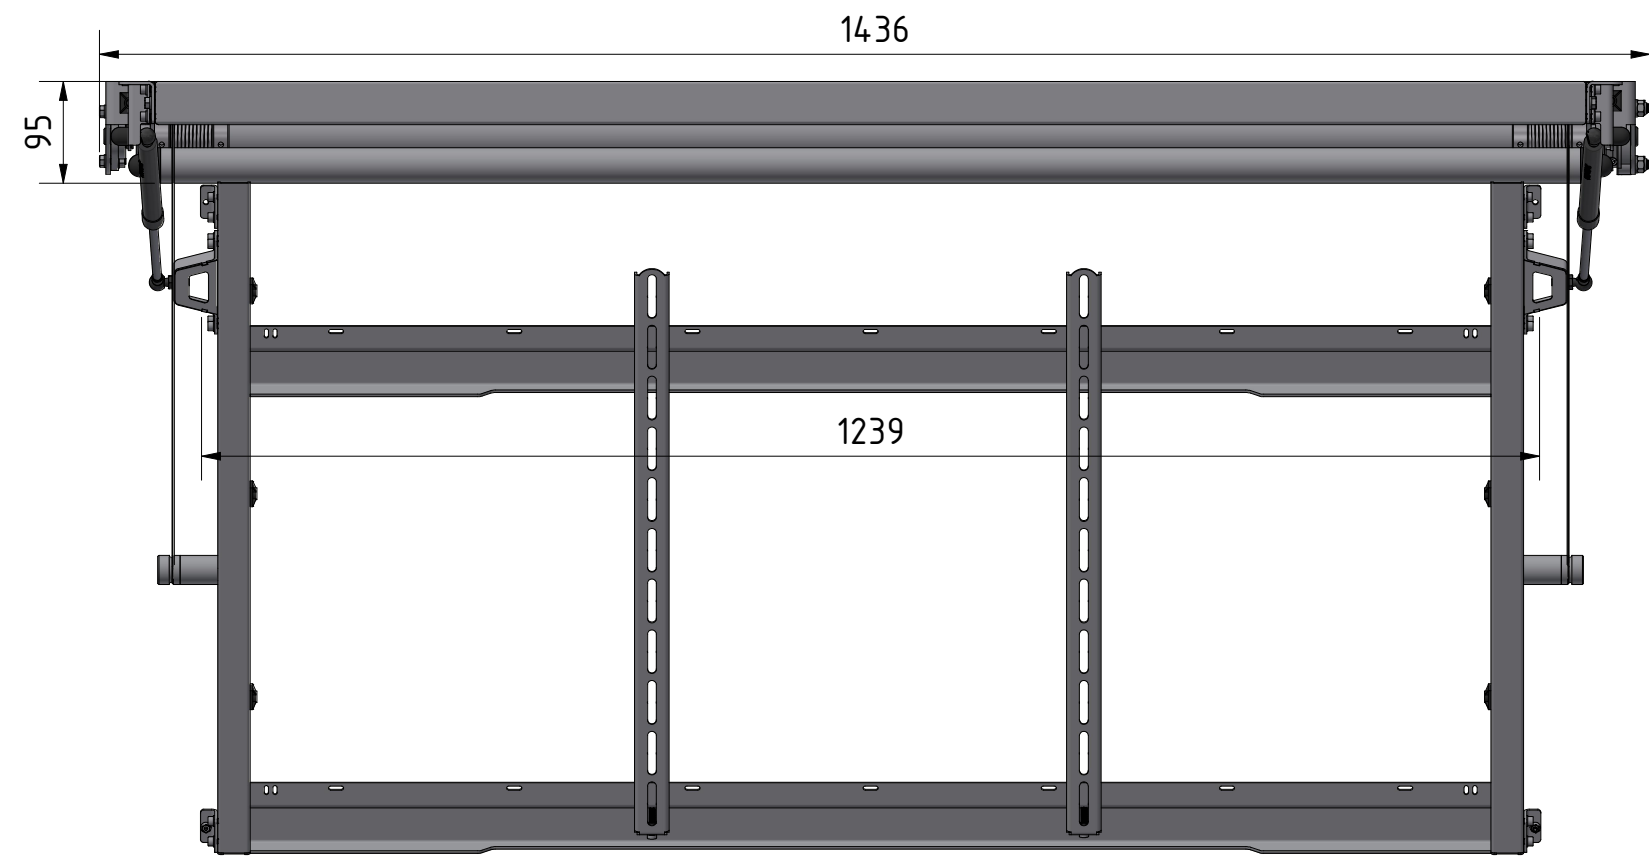

# FPLCV6-55 (v092024) open

**Attention:**  
When TV is mounted on the lift, its lower side must never exceed this part more than 50mm!

CATEGORY	FLAT PANEL CEILING LIFT	DRAWING TYPE		
MODEL	FPLCV6-55 (v092024)	DRAFT	FINAL	
FEATURE	ULTRA SLIM LIFT, OPENING ANGLE UP TO 110°, MAXIMUM LOAD CAPACITY (TV+ceiling cover) <30kg		x	
COLOUR	POWDER COATING RAL9016 WHITE or RAL9005 BLACK	DIMENSIONS TOLERANCE		
DRAWING No	V092024-CA	APPROVED BY:	<b>+/-0,5%</b>	