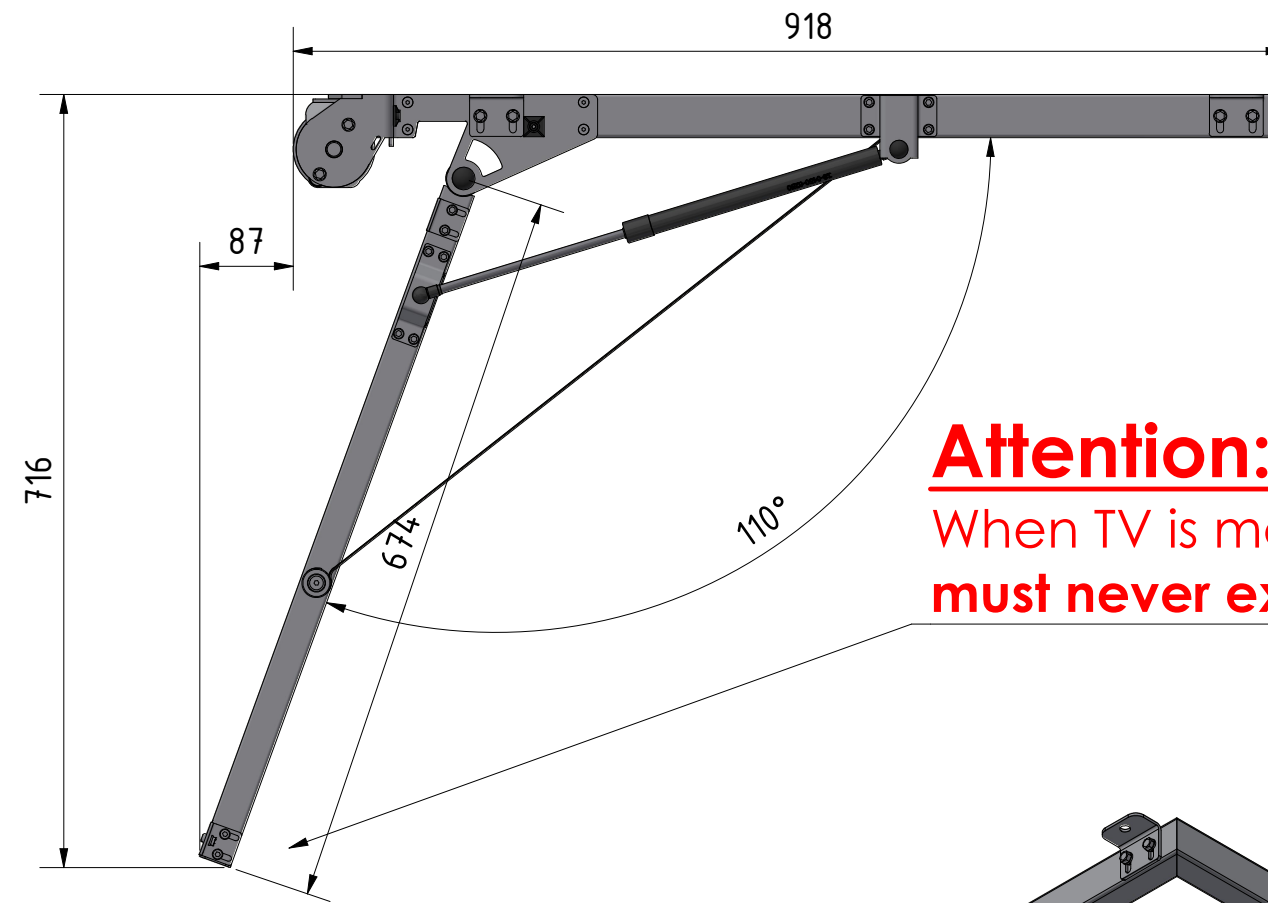

# FPLCV6-55 (v092024) open

**Attention:**  
When TV is mounted on the lift, its lower side must never exceed this part more than 50mm!

CATEGORY	FLAT PANEL CEILING LIFT	DRAWING TYPE		
MODEL	FPLCV6-55 (v092024)	DRAFT	FINAL	
FEATURE	ULTRA SLIM LIFT, OPENING ANGLE UP TO 110°, MAXIMUM LOAD CAPACITY (TV+ceiling cover) <30kg		x	
COLOUR	POWDER COATING RAL9016 WHITE or RAL9005 BLACK	DIMENSIONS TOLERANCE		
DRAWING No	V092024-CA	APPROVED BY:	<b>+/-0,5%</b>	