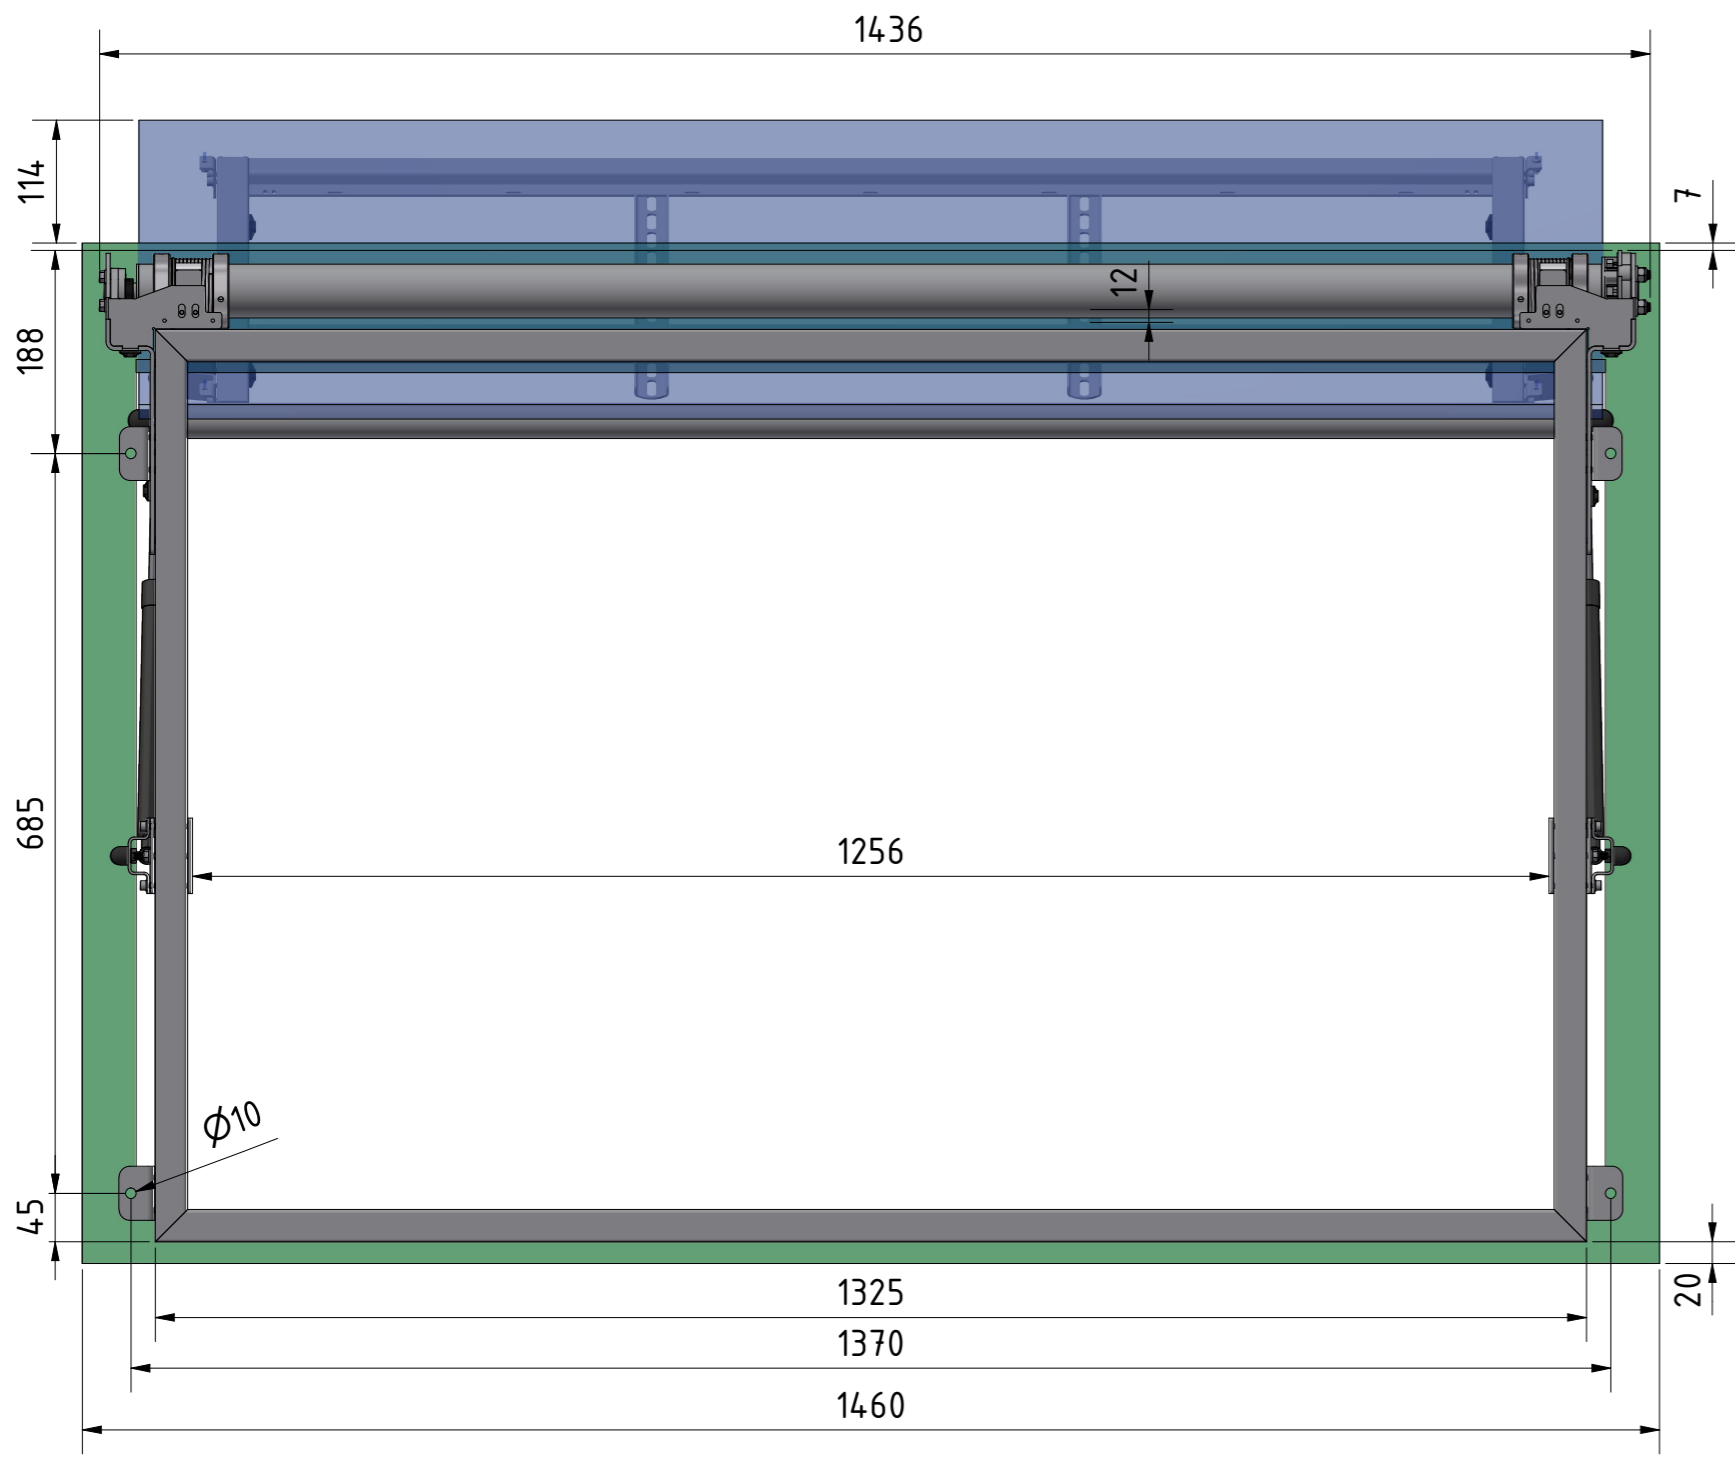

FPLCV6-55 (v092024) open with ceiling covers

Attention:
When TV is mounted on the lift, its lower side must never exceed this part more than 50mm!

CATEGORY	FLAT PANEL CEILING LIFT	DRAWING TYPE		
MODEL	FPLCV6-55 (v092024)	DRAFT	FINAL	
FEATURE	ULTRA SLIM LIFT, OPENING ANGLE UP TO 110°, MAXIMUM LOAD CAPACITY (TV+ceiling cover) <30kg	x		
COLOUR	POWDER COATING RAL9016 WHITE or RAL9005 BLACK	DIMENSIONS TOLERANCE		
DRAWING No	V092024-CA	APPROVED BY:	+/-0,5%	