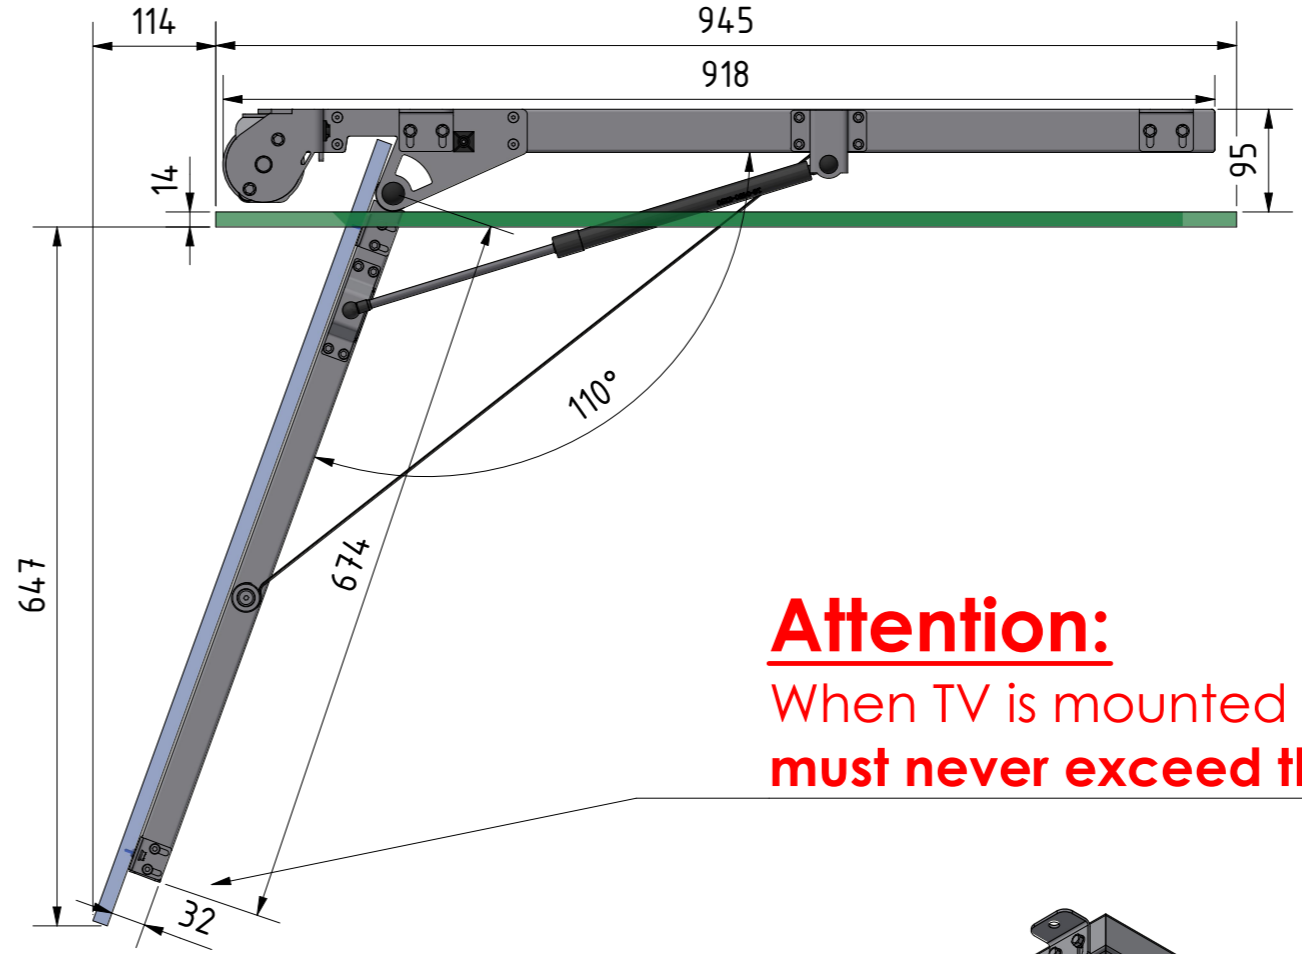

FPLCV6-55 (v092024) open with ceiling covers

Attention:
When TV is mounted on the lift, its lower side must never exceed this part more than 50mm!

CATEGORY	FLAT PANEL CEILING LIFT	DRAWING TYPE		
MODEL	FPLCV6-55 (v092024)	DRAFT	FINAL	
FEATURE	ULTRA SLIM LIFT, OPENING ANGLE UP TO 110°, MAXIMUM LOAD CAPACITY (TV+ceiling cover) <30kg	x		
COLOUR	POWDER COATING RAL9016 WHITE or RAL9005 BLACK	DIMENSIONS TOLERANCE		
DRAWING No	V092024-CA	APPROVED BY:	+/-0,5%	