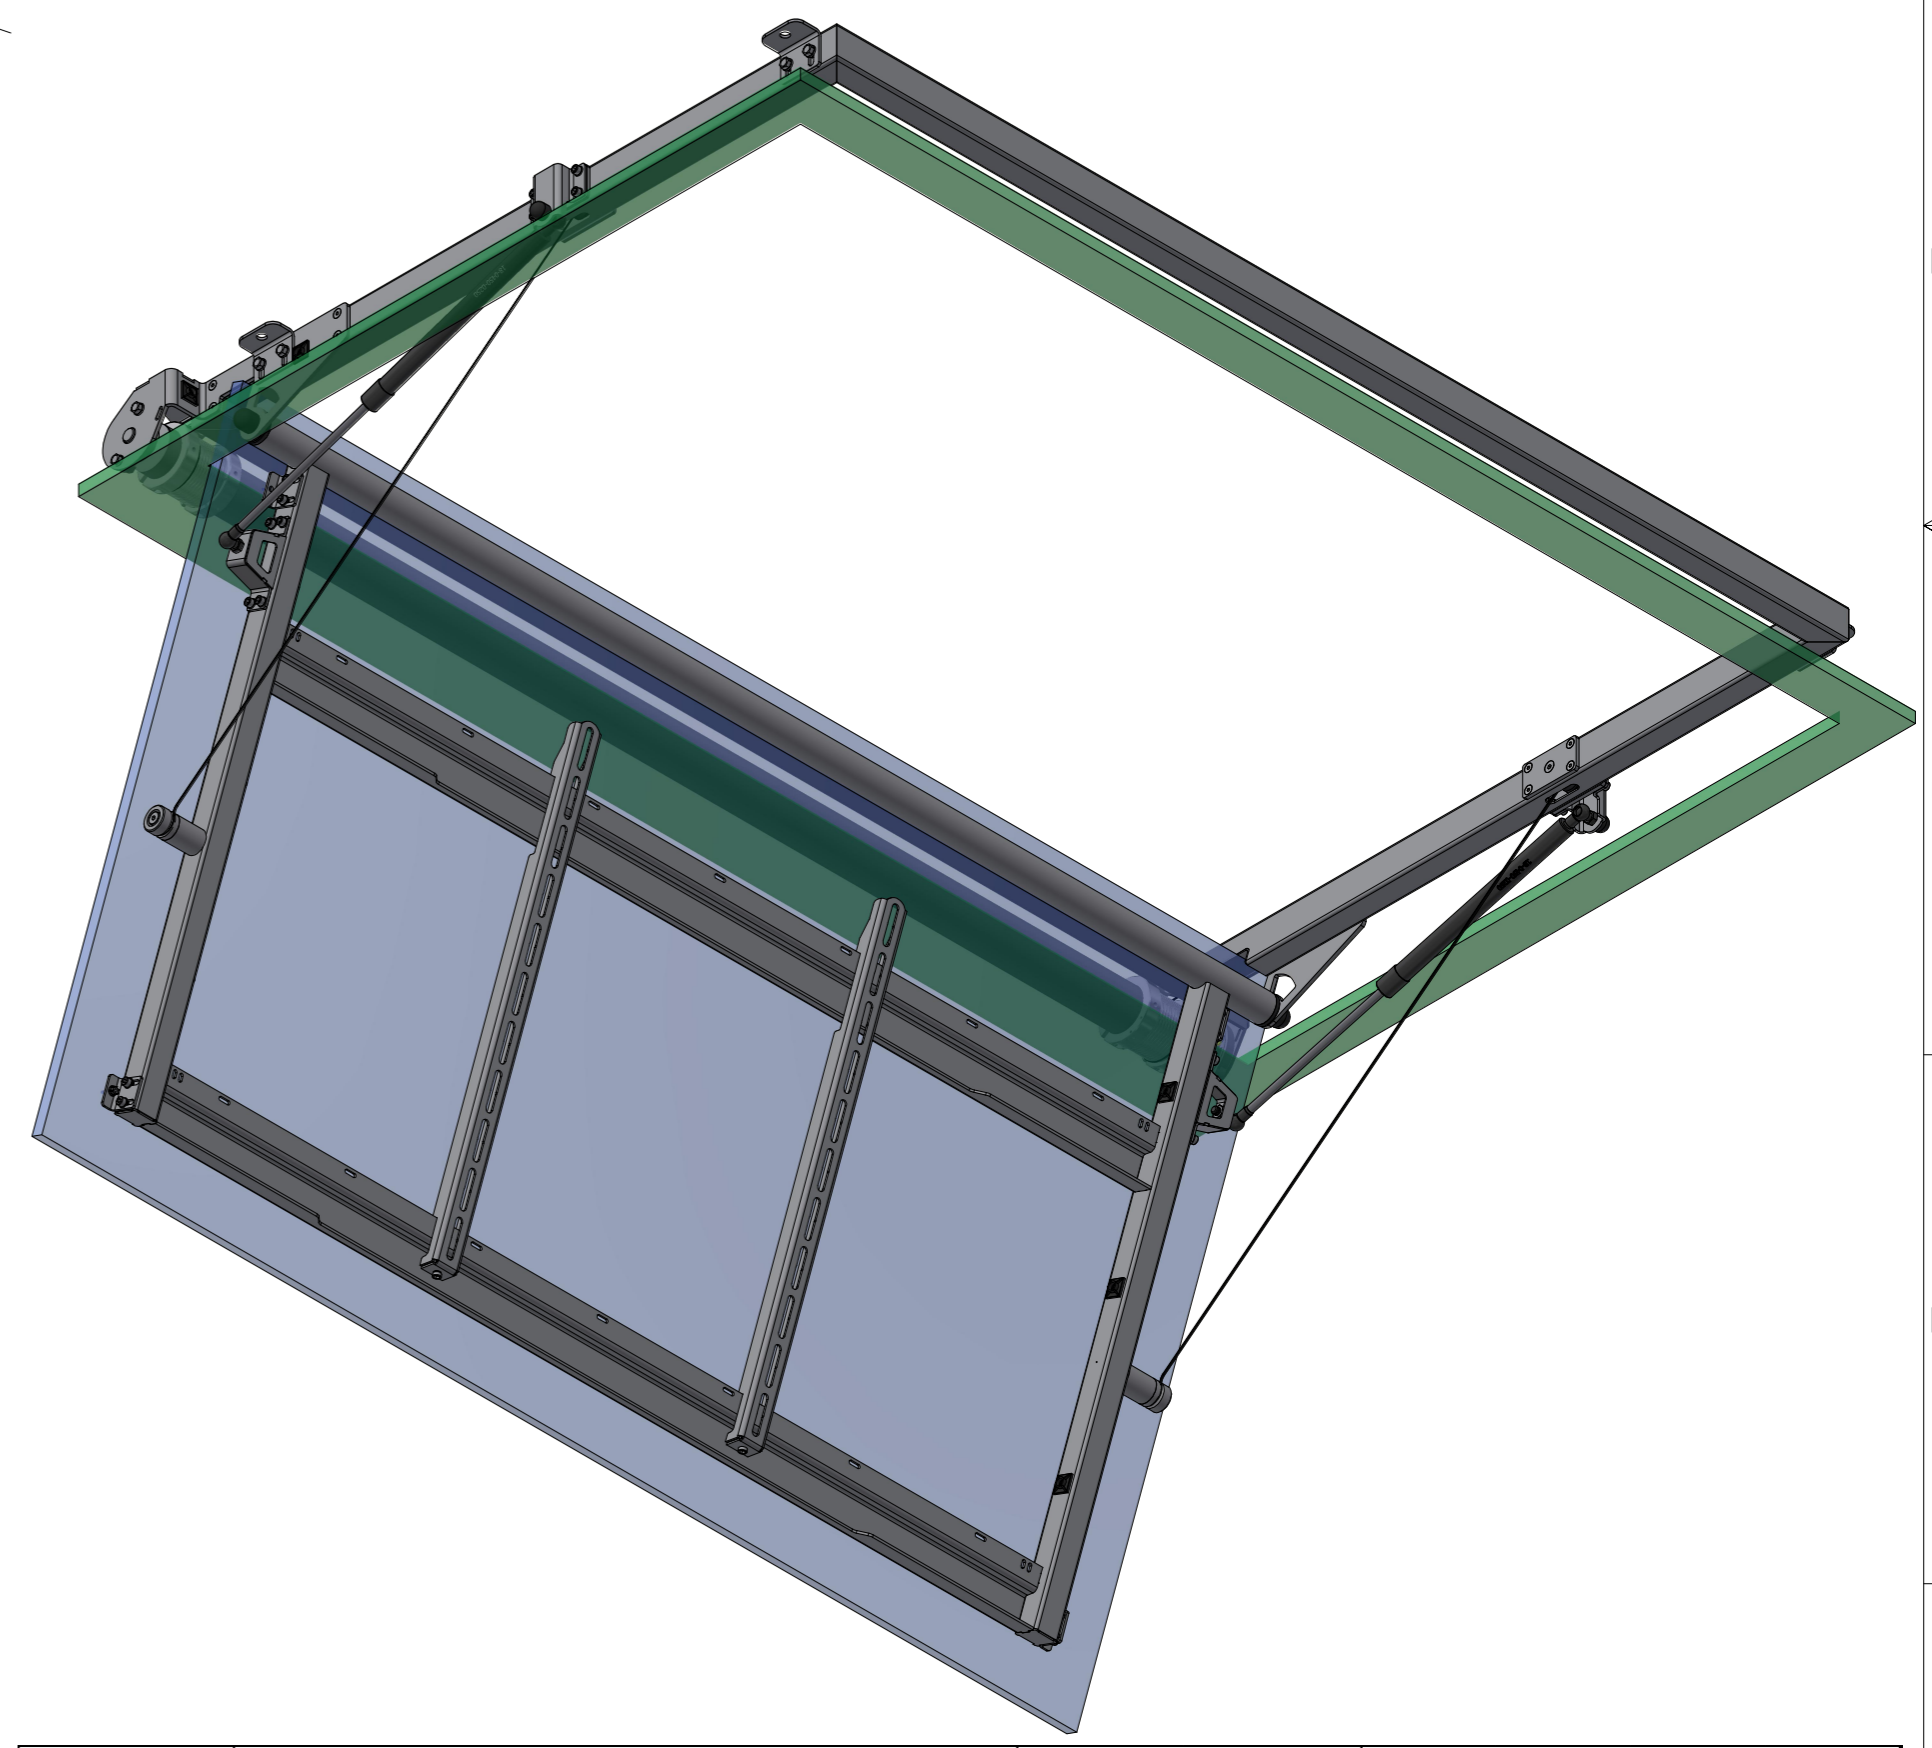

FPLCV6-55 (v092024) open with ceiling covers

Attention:
When TV is mounted on the lift, its lower side must never exceed this part more than 50mm!

CATEGORY	FLAT PANEL CEILING LIFT	DRAWING TYPE		
MODEL	FPLCV6-55 (v092024)	DRAFT	FINAL	
FEATURE	ULTRA SLIM LIFT, OPENING ANGLE UP TO 110°, MAXIMUM LOAD CAPACITY (TV+ceiling cover) <30kg	x		
COLOUR	POWDER COATING RAL9016 WHITE or RAL9005 BLACK	DIMENSIONS TOLERANCE		
DRAWING No	V092024-CA	APPROVED BY:	+/-0,5%	