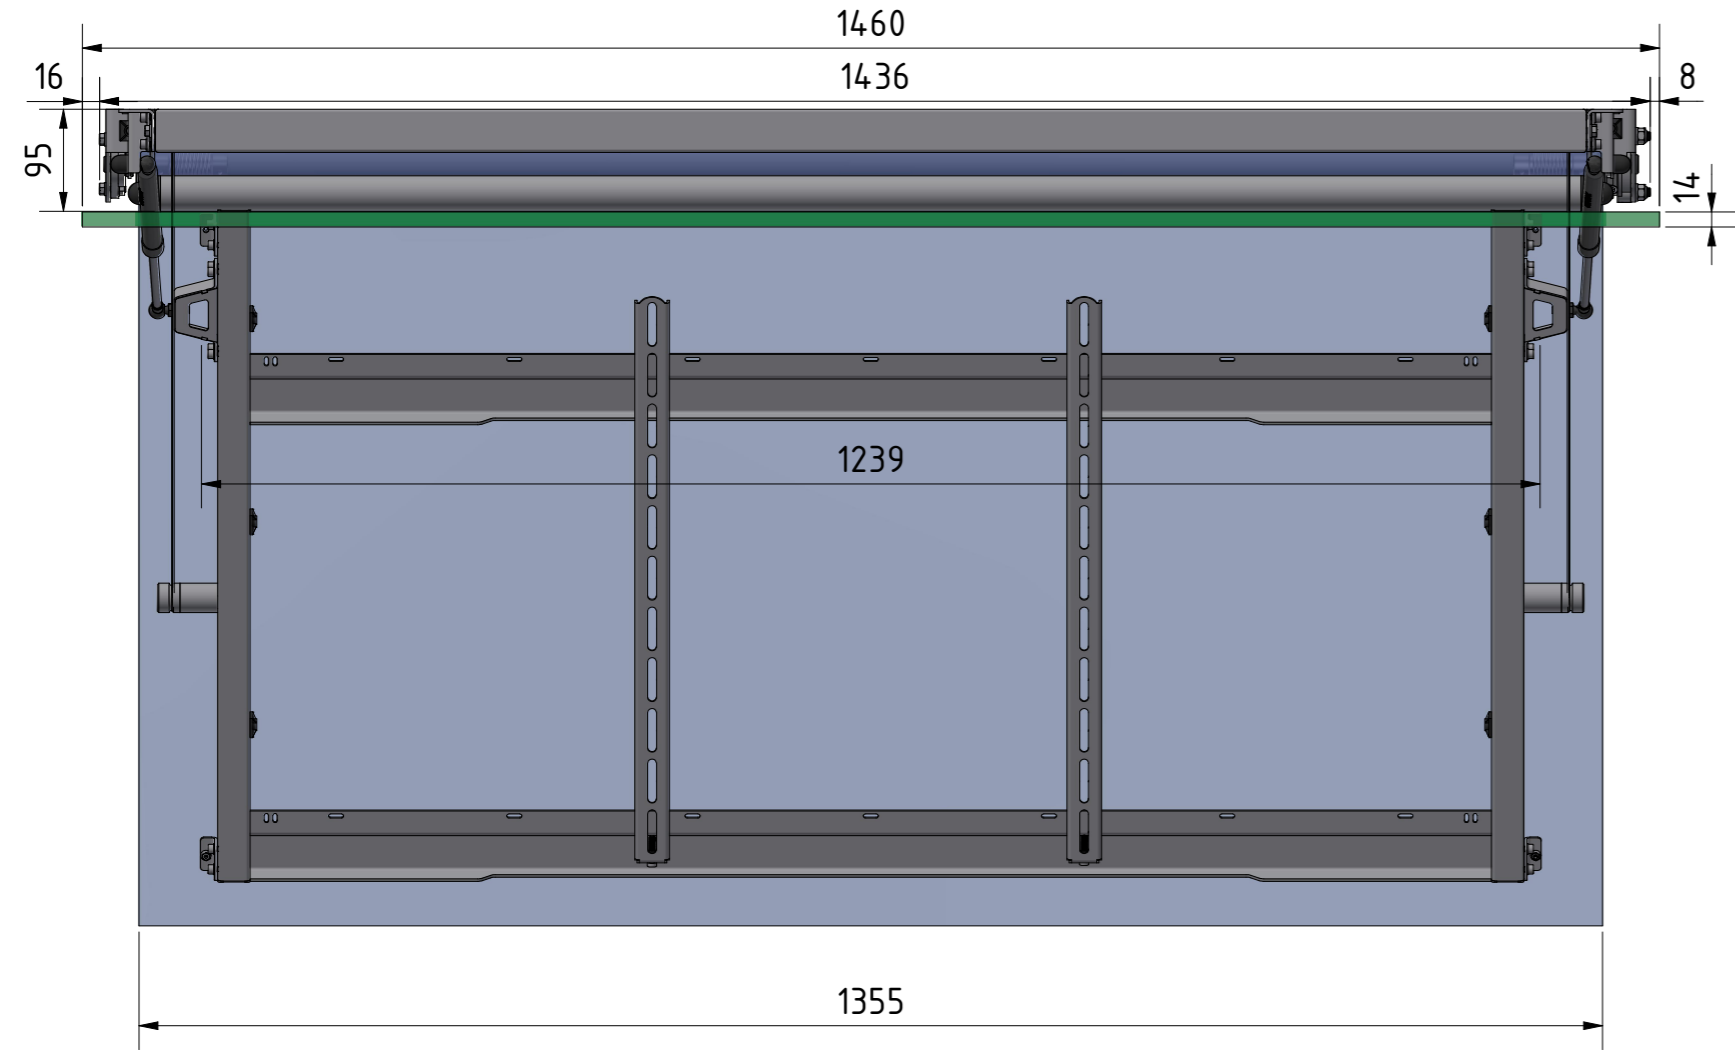

FPLCV6-55 (v092024) open with ceiling covers

Attention:
When TV is mounted on the lift, its lower side must never exceed this part more than 50mm!

CATEGORY	FLAT PANEL CEILING LIFT	DRAWING TYPE		
MODEL	FPLCV6-55 (v092024)	DRAFT	FINAL	
FEATURE	ULTRA SLIM LIFT, OPENING ANGLE UP TO 110°, MAXIMUM LOAD CAPACITY (TV+ceiling cover) <30kg	x		
COLOUR	POWDER COATING RAL9016 WHITE or RAL9005 BLACK	DIMENSIONS TOLERANCE		
DRAWING No	V092024-CA	APPROVED BY:	+/-0,5%	