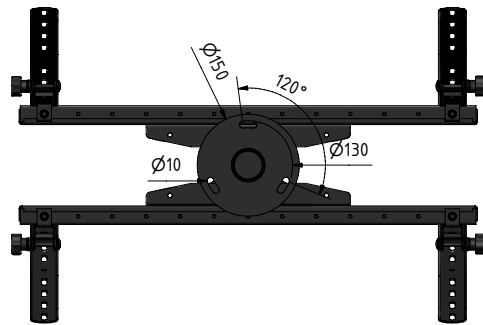

Flat panel ceiling mount model **FPCMRTV4-600D-1.5**

CATEGORY	FLAT PANEL CEILING MOUNTS	DRAWING TYPE	
MODEL	FPCM-DOUBLE with TV	DRAFT	FINAL
FEATURE A	FIXED TUBE HEIGHT 1500mm	X	
FEATURE B	TILT ABILITY UP TO 20degrees	REVERSION	DATE
DRAWING No	V1.1.14112018ca	NO