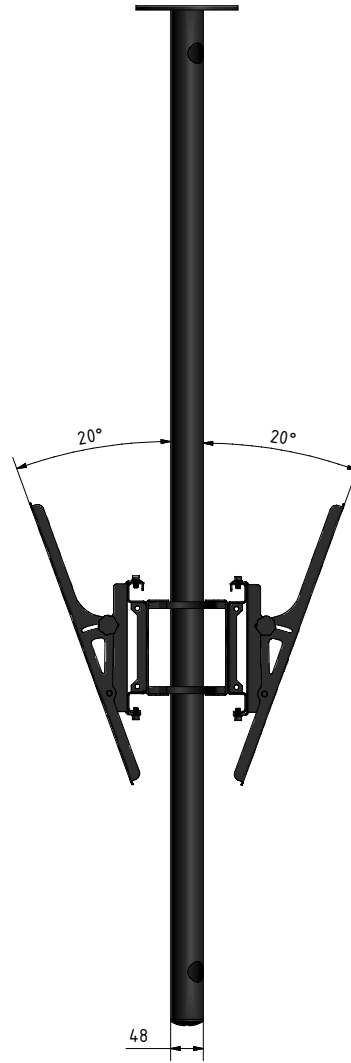

Flat panel ceiling mount model **FPCMRTV4-600D-1.5**

CATEGORY	FLAT PANEL CEILING MOUNTS	DRAWING TYPE	
MODEL	FPCM-DOUBLE with TV	DRAFT	FINAL
FEATURE A	FIXED TUBE HEIGHT 1500mm	X	
FEATURE B	TILT ABILITY UP TO 20degrees	REVERSION	DATE
DRAWING No	V1.1.14112018ca	NO