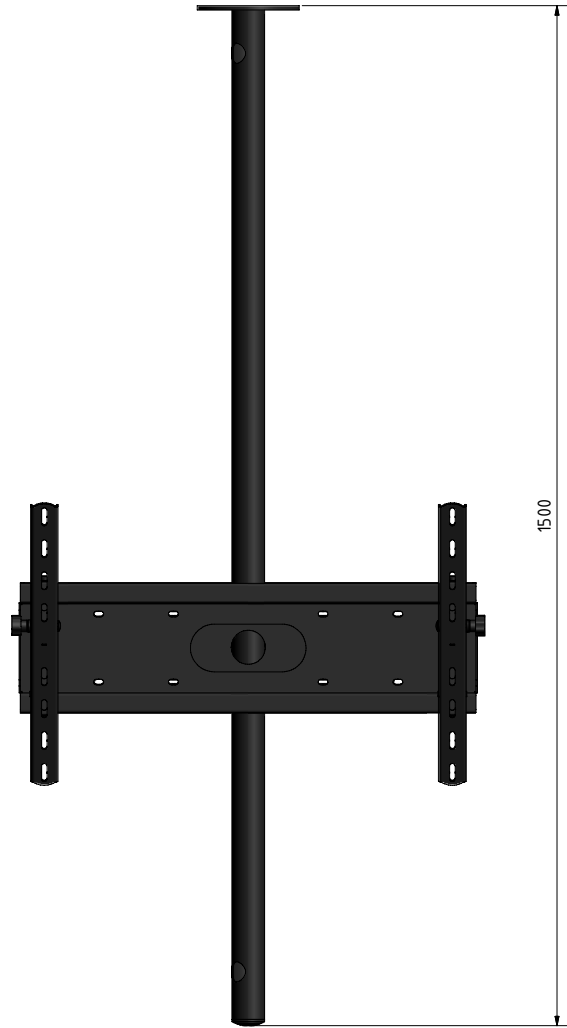

Flat panel ceiling mount model **FPCMRTV4-600D-1.5**

CATEGORY	FLAT PANEL CEILING MOUNTS	DRAWING TYPE	
MODEL	FPCM-DOUBLE with TV	DRAFT	FINAL
FEATURE A	FIXED TUBE HEIGHT 1500mm	X	
FEATURE B	TILT ABILITY UP TO 20degrees	REVERSION	DATE
DRAWING No	V1.1.14112018ca	NO