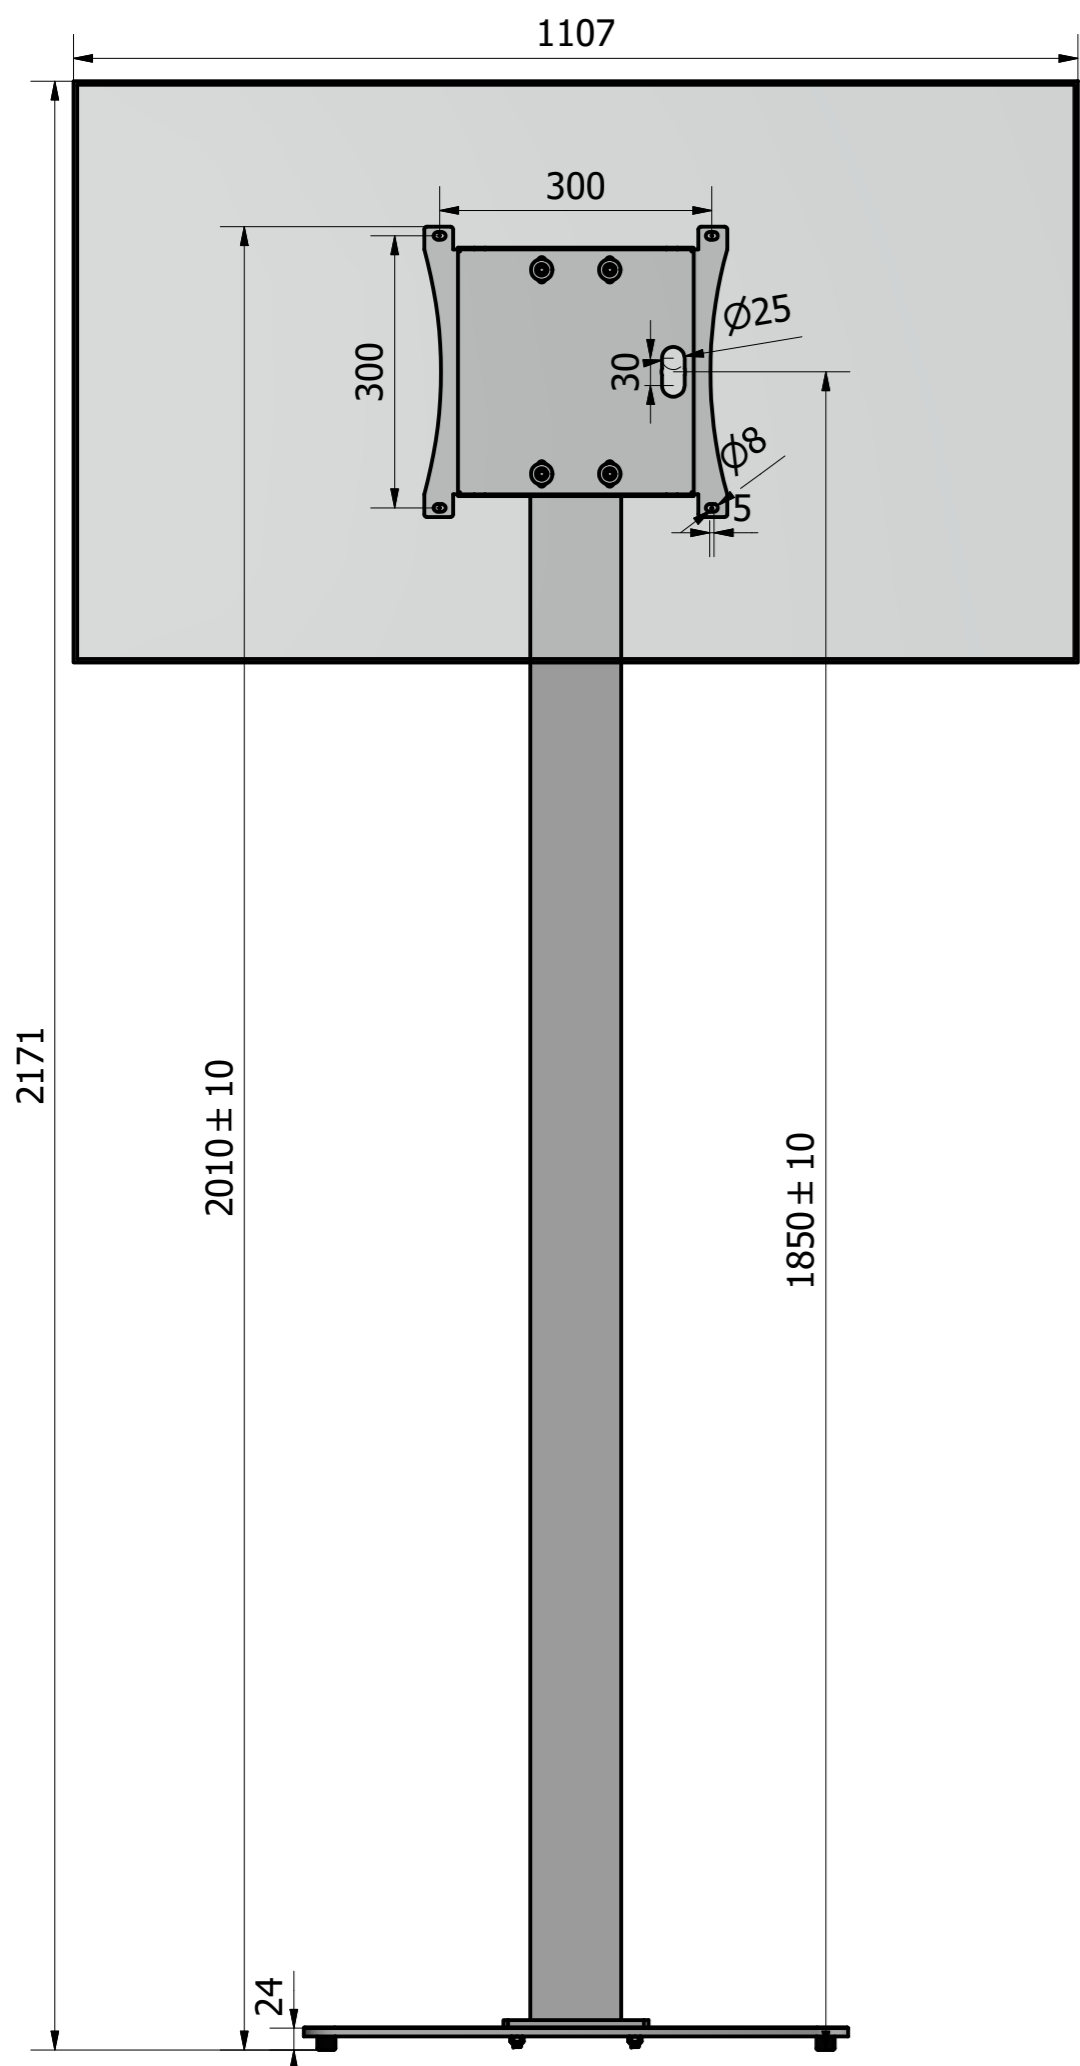

FPFS V28C

Portrait orientation

Landscape orientation

CATEGORY	FLAT PANEL FLOOR STAND	DRAWING TYPE	
MODEL	FPFSV28-C	DRAFT	FINAL
FEATURE	FLOOR STAND WITH SMALL HEIGHT ADJUSTMENT FOR VESA 300x300		x
COLOUR	POWDER COATING RAL9005 (BLACK BUFF)	REVISION	DATE
DRAWING No	V1.1.32072020_VK	NO	