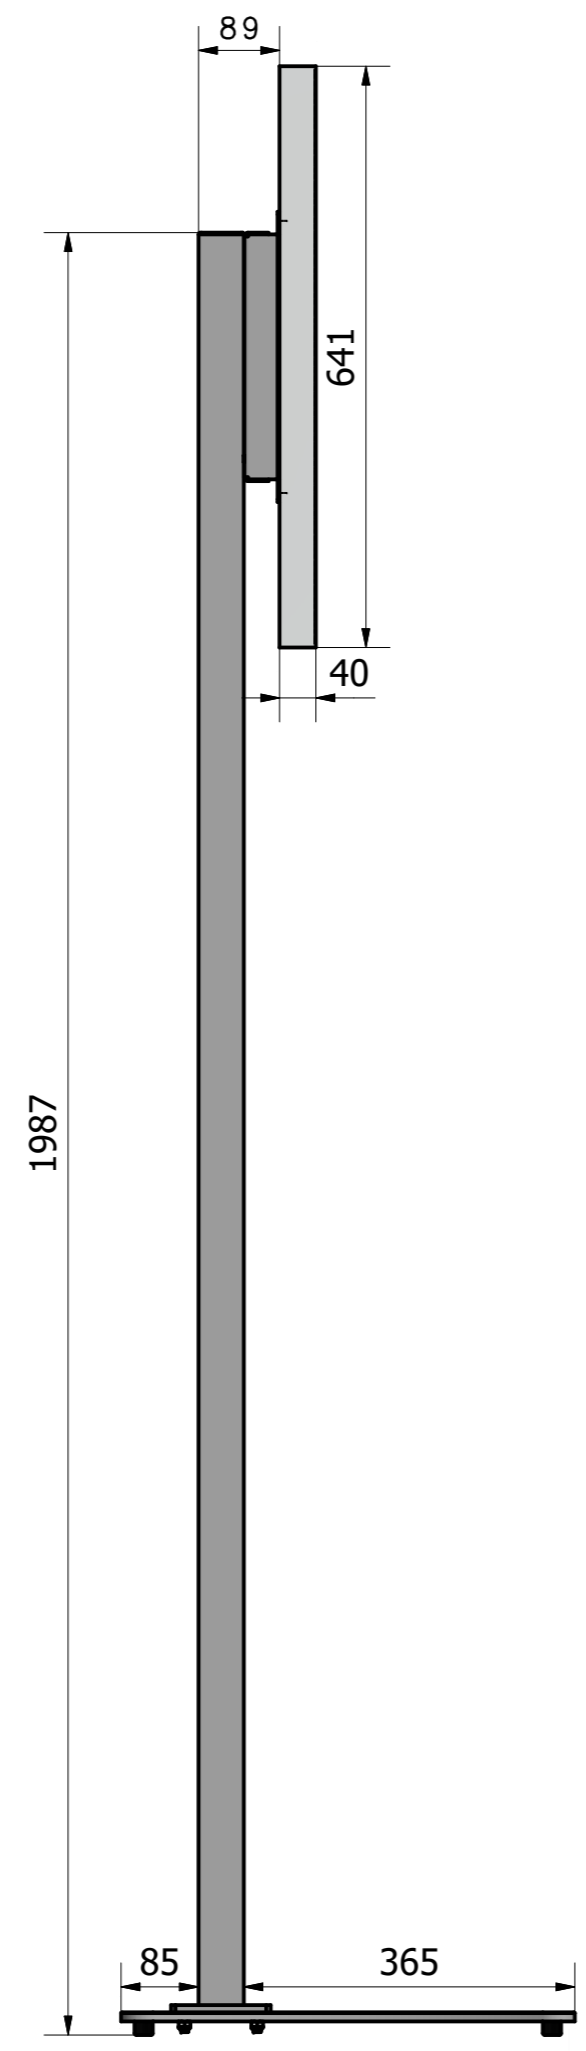

FPFS V28C

Portrait orientation

Landscape orientation

CATEGORY	FLAT PANEL FLOOR STAND	DRAWING TYPE	
MODEL	FPFSV28-C	DRAFT	FINAL
FEATURE	FLOOR STAND WITH SMALL HEIGHT ADJUSTMENT FOR VESA 300x300		x
COLOUR	POWDER COATING RAL9005 (BLACK BUFF)	REVISION	DATE
DRAWING No	V1.1.32072020_VK	NO	