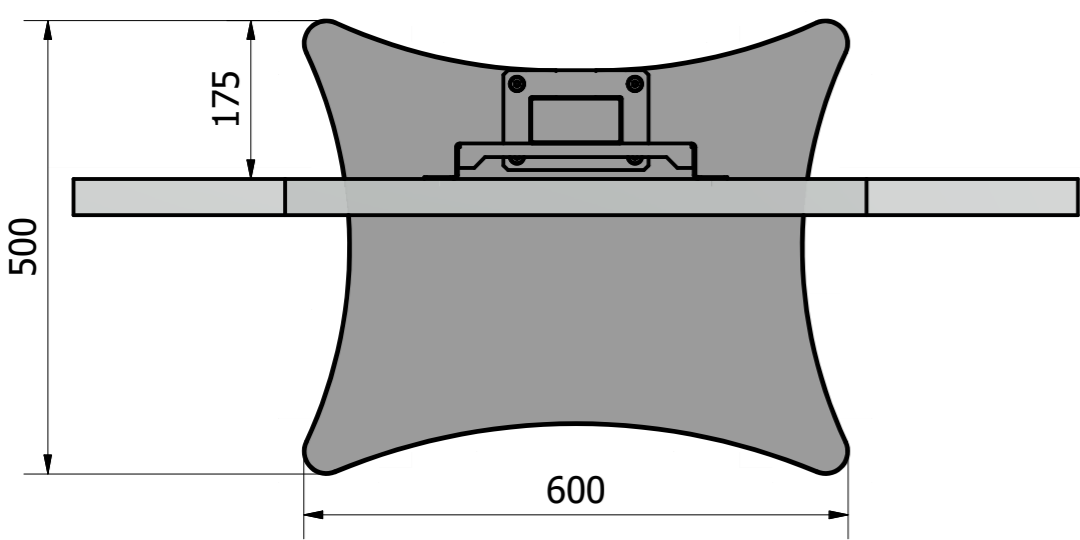

FPFS V28C

Portrait orientation

Landscape orientation

CATEGORY	FLAT PANEL FLOOR STAND	DRAWING TYPE	
MODEL	FPFSV28-C	DRAFT	FINAL
FEATURE	FLOOR STAND WITH SMALL HEIGHT ADJUSTMENT FOR VESA 300x300		x
COLOUR	POWDER COATING RAL9005 (BLACK BUFF)	REVISION	DATE
DRAWING No	V1.1.32072020_VK	NO	