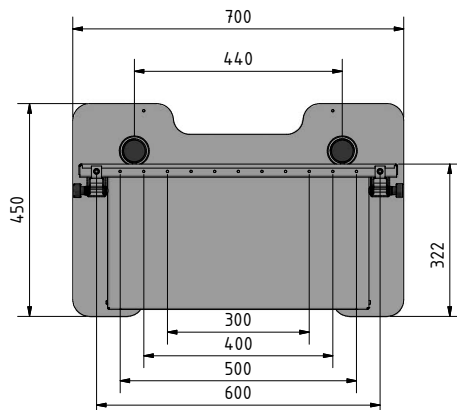

**FPFS V39 & FPFS-WHD & FPFS-AVBox-4u-300 & 3xAVBox Shelf 1U-250**

**Remarks :**

**FPFS V39 Weight**

The total mount weight (without screen/soundbar/rack) on wheels ~45kg

**FPFS V39 Features**

- Flat screen mount with tilt ability up to 20 degrees (without soundbar)
- Telescopic height adjustment up to 440mm
- Maximum load capacity 50kg (>TV+soundbar+rest equipment)
- Maximum load capacity for TV mount 45kg (>TV+soundbar)

**Coloring**

Powder coating in black mat Ral 9005

CATEGORY	FLAT PANEL FLOOR STAND	DRAWING TYPE	
MODEL	FPFS V39 (with FPFS-WHD, FPFS-CM-V39)	DRAFT	FINAL
FEATURE	TELESCOPICK HEIGHT ADJUSTMENT, TILT UP TO 20degrees	X	
COLOUR	POWDER COATING RAL9005 (BLACK BUFF)	REVISION	DATE
DRAWING No	V1.1.19042021-CA [APPROVED BY:	NO	