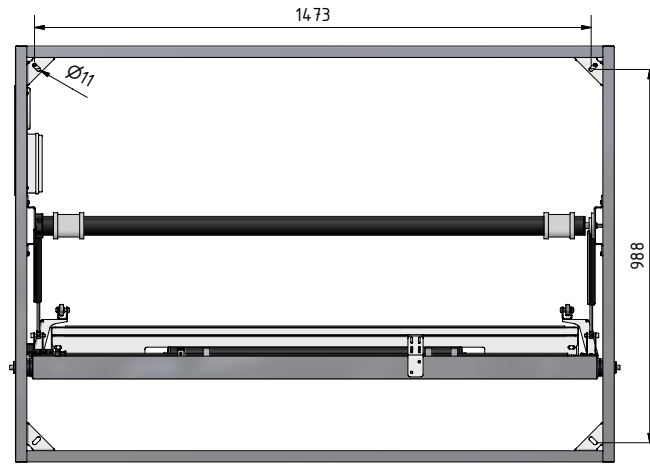

FPLCV3-800D
Flat Panel Ceiling Lift
Max. Angle: 90°
Max. Drop down: 800mm
Max. Screen dimension: 1310x765x100mm
Basic Color: Black - Ral 9005
Control: RF Remote or low voltage contacts

CATEGORY	FLAT PANEL CEILING LIFT	DRAWING TYPE	
MODEL	FPLCV3-800D	DRAFT	FINAL
FEATURE A	ROTATION UP TO 90°		x
FEATURE B	VERTICAL MOVE UP TO 810mm	REVERSION	DATE
DRAWING No	V1.1.06092011