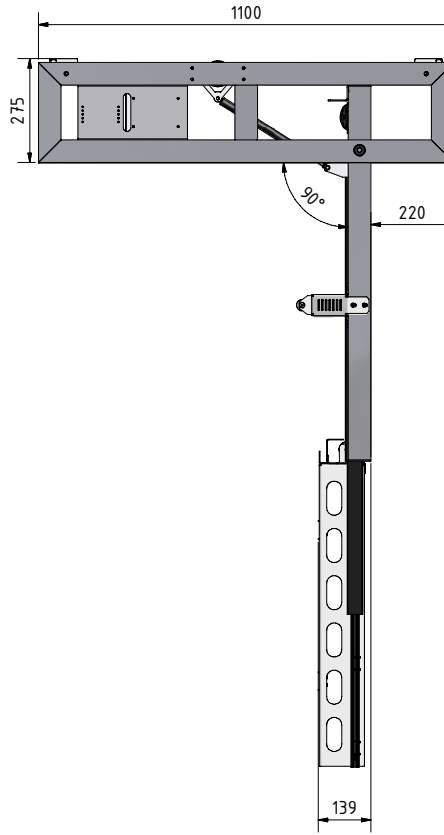

FPLCV3-800D
Flat Panel Ceiling Lift
Max. Angle: 90°
Max. Drop down: 800mm
Max. Screen dimension: 1310x765x100mm
Basic Color: Black - Ral 9005
Control: RF Remote or low voltage contacts

CATEGORY	FLAT PANEL CEILING LIFT	DRAWING TYPE	
MODEL	FPLCV3-800D	DRAFT	FINAL
FEATURE A	ROTATION UP TO 90°		x
FEATURE B	VERTICAL MOVE UP TO 810mm	REVERSION	DATE
DRAWING No	V1.1.06092011