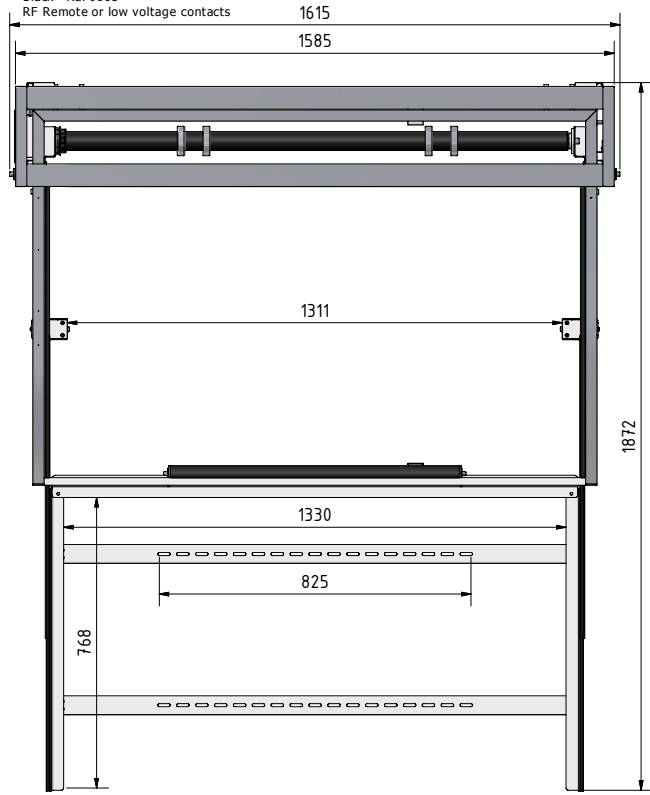

FPLCV3-800D
Flat Panel Ceiling Lift
Max. Angle: 90°
Max. Drop down: 800mm
Max. Screen dimension: 1310x765x100mm
Basic Color: Black - Ral 9005
Control: RF Remote or low voltage contacts

CATEGORY	FLAT PANEL CEILING LIFT	DRAWING TYPE	
MODEL	FPLCV3-800D	DRAFT	FINAL
FEATURE A	ROTATION UP TO 90°		x
FEATURE B	VERTICAL MOVE UP TO 810mm	REVERSION	DATE
DRAWING No	V1.1.06092011