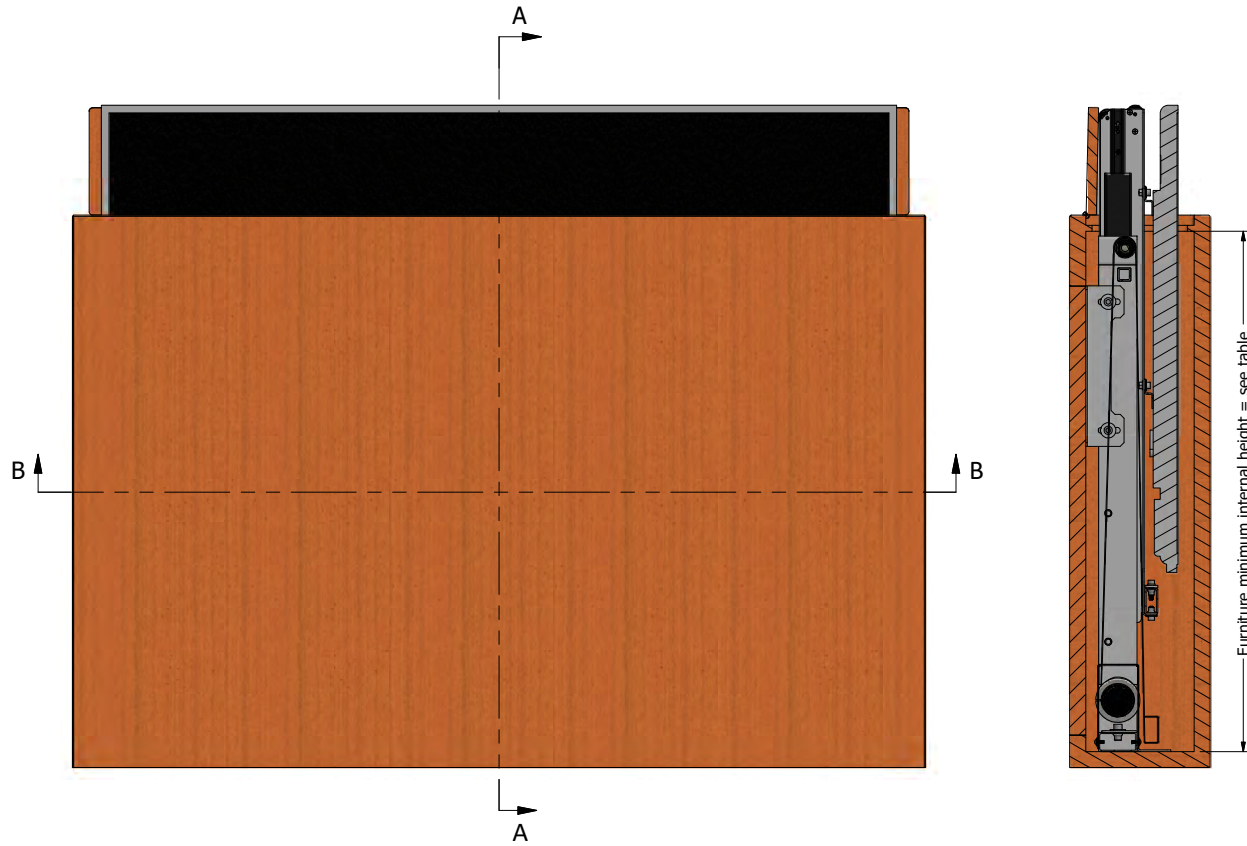

FPLTS V2A Proposal for furniture dimensions

Model	Internal Height	Max TV Height*
FPLTS V2-500	510mm	430mm
FPLTS V2-600	610mm	530mm
FPLTS V2-700	710mm	630mm
FPLTS V2-800	810mm	730mm
FPLTS V2-900	910mm	830mm
FPLTS V2-1100	1110mm	1030mm

* Furniture cover ≤ 25mm

CATEGORY	FLAT PANEL FLOOR LIFT	DRAWING TYPE	
MODEL	FPLTSV2A-800 & FURNITURE	DRAFT	FINAL
TITLE	PROPOSAL FOR FURNITURE DIMENSIONS	x	
MATERIAL		REVERSION	DATE
DRAWING No	V1.1.22102020-SK	NO	