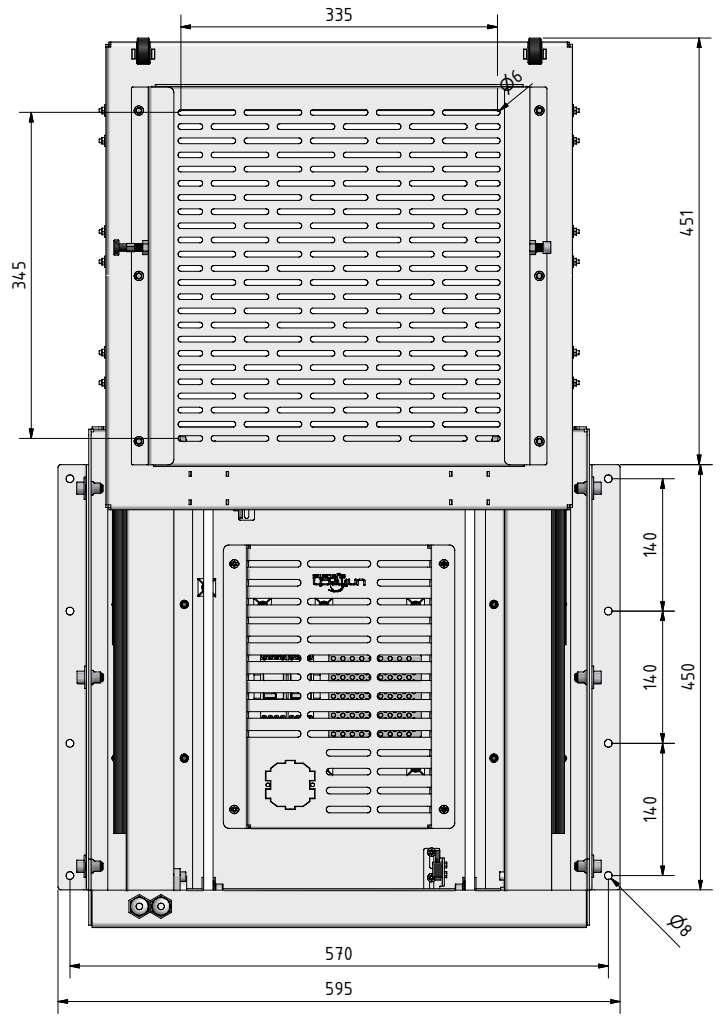

8 7 6 5 4 3 2 1

CATEGORY	PROJECTOR LIFT	DRAWING TYPE	
MODEL	PL-WHLM-V2A-400	DRAFT	FINAL
FEATURE	LINEAR MOTION 400mm, EASY PROJECTOR ACCES		X
COLOUR	POWDER COATING RAL 9005 (BLACK)	REVERSION	DATE
DRAWING No	V1.1.24092014	NO	