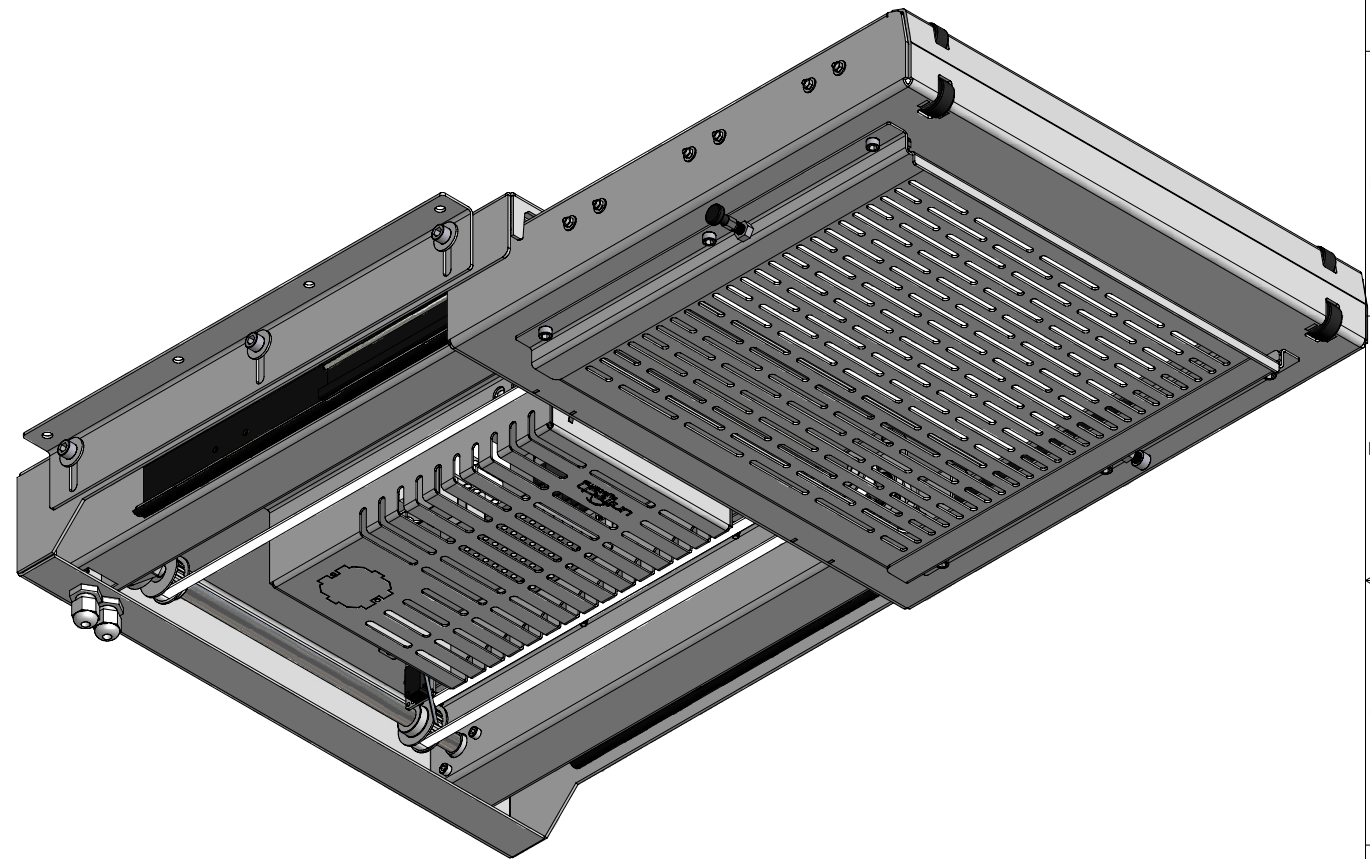

8 7 6 5 4 3 2 1

CATEGORY	PROJECTOR LIFT	DRAWING TYPE	
MODEL	PL-WHLM-V2A-400	DRAFT	FINAL
FEATURE	LINEAR MOTION 400mm, EASY PROJECTOR ACCES		X
COLOUR	POWDER COATING RAL 9005 (BLACK)	REVERSION	DATE
DRAWING No	V1.1.24092014	NO	