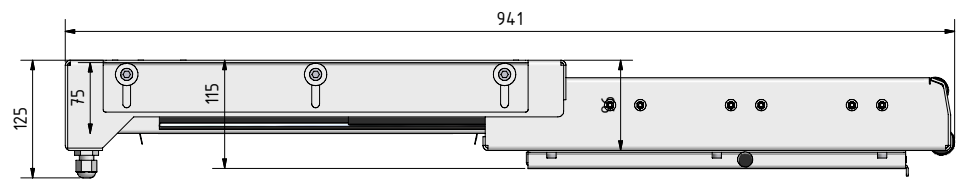

8 7 6 5 4 3 2 1

CATEGORY	PROJECTOR LIFT	DRAWING TYPE	
MODEL	PL-WHLM-V2A-400	DRAFT	FINAL
FEATURE	LINEAR MOTION 400mm, EASY PROJECTOR ACCES		X
COLOUR	POWDER COATING RAL 9005 (BLACK)	REVERSION	DATE
DRAWING No	V1.1.24092014	NO	