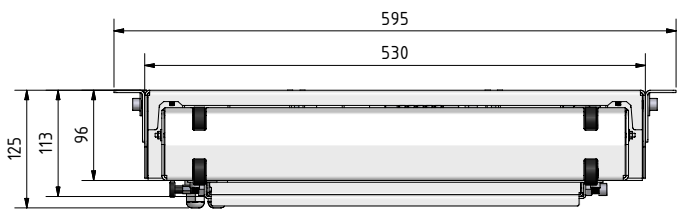

8 7 6 5 4 3 2 1

CATEGORY	PROJECTOR LIFT	DRAWING TYPE	
MODEL	PL-WHLM-V2A-400	DRAFT	FINAL
FEATURE	LINEAR MOTION 400mm, EASY PROJECTOR ACCES		X
COLOUR	POWDER COATING RAL 9005 (BLACK)	REVERSION	DATE
DRAWING No	V1.1.24092014	NO	